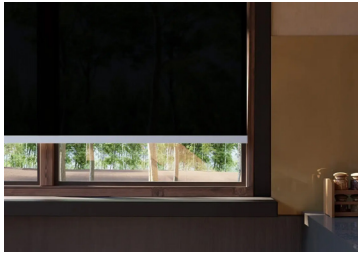

0%

1%

3%

5%

10%

FABRIC OPENNESS LEVEL

The openness level of the screen fabric provides a **perfect balance** between protection from sunlight and clarity of the outside view. The fabric's density directly affects the level of UV protection, while also allowing for the regulation of the amount of light transmitted within the range of **90%-99%**.

MOSQUITO NET FUNCTION

LOWERS TEMPERATURE
IN SUMMER

GOOD VISIBILITY
OF SURROUNDINGS

PROTECTS AGAINST
SUNLIGHT