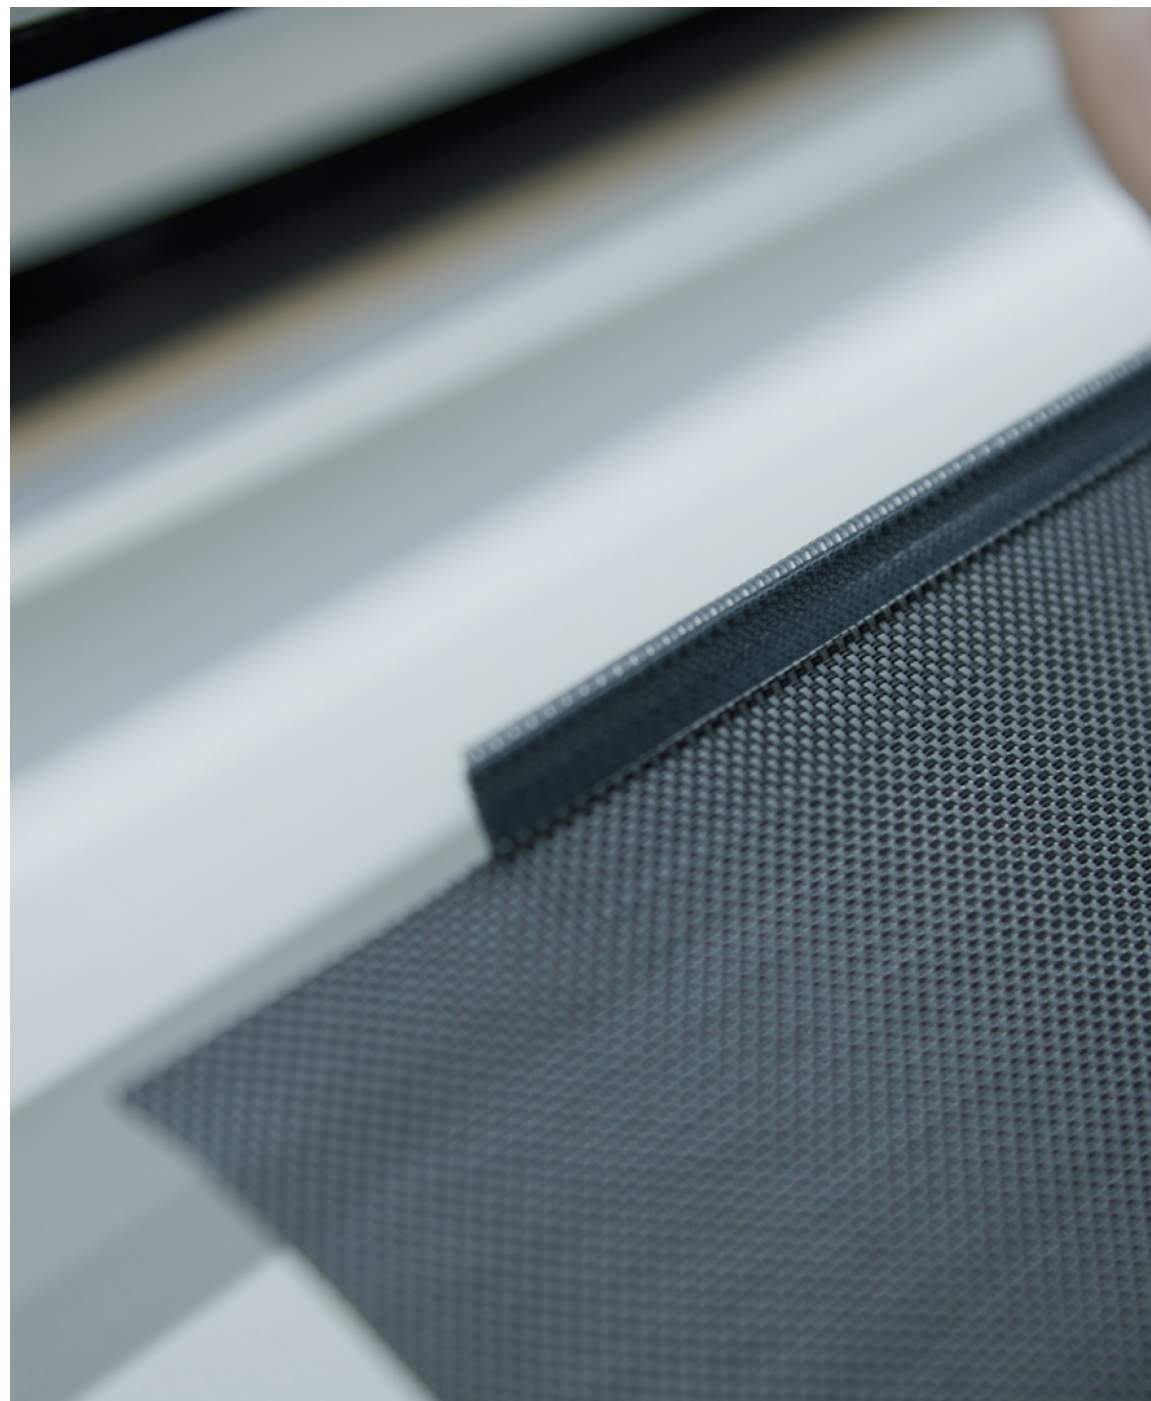

Screen fabric

PROPERTIES

Screen Fabric is a unique combination of polyester and polyvinyl chloride, providing **UV protection** at the level of **95% - 99%**. It is a high-quality material, characterized by exceptional durability and resistance to atmospheric factors. The unique weaving technique gives the fabric transparent properties, allowing for **natural lighting** of the room while **protecting against excessive sunlight** and **heating of the rooms**.

MULTIFUNCTIONALITY

Sparrow Screen Fabric is not only a practical solution but also an **elegant decorative element** that effectively **eliminates light reflections** on monitor screens. This is a key factor for offices and rooms where computer work is an integral part of daily duties. It fits perfectly into **various architectural contexts**, proving itself in both **private and commercial spaces** such as restaurants, stores, or medical offices.